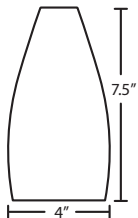

LED: 6W integrated lightsource, dimmable. (Available on 1XT or 1XC fixtures only).

DIFFUSER

Shade shall be handcrafted glass of various decors. 4" Dia. x 7.5" H

CORD

Standard cord is 10' field-adjustable coaxial type with teflon jacket and decorative sleeve at the socketholder. Jacket tint coordinates with metal finish. Cords also available in 15' lengths.

KARLI SHOWN IN CEYLON (7198CE) WITH BRONZE FINISH & HONEY (7198HN)

For ordering information, see next page

All dimensions provided are nominal. Allowance must be made for dimensional tolerance in handcrafted glasses.