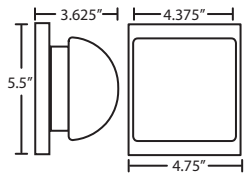

LED: 5W LED Replaceable source 120V, dimmable, included.

DIFFUSER

Diffuser shall be handcrafted glass of various decors.

CONSTRUCTION

Rectangular canopy (4.75" x 5.5" H) and lampholder are stamped steel, with plated finish.

METAL FINISH

Fixture shall be finished in Bronze, Chrome, or Satin Nickel.

MOUNTING

Installs directly to a 4" octagonal outlet box. Wall-mount only.

LABELS

UL or ETL Listed. Suitable for Damp Locations (interior use only).

All dimensions provided are nominal.
Allowance must be made for dimensional tolerance in handcrafted glasses.

REV 7/15