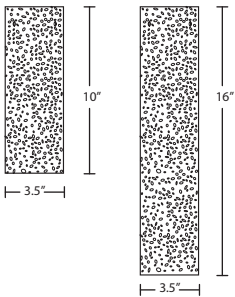

Stem-mount: 4 connectable stem sections (3", 6", 12" and 18" lengths) plus telescoping piece for up to 3" adjustment, 10' max. 5" Dia. canopy (with swivel) and stem sections are plated steel. Bronze or Satin Nickel.

MOUNTING

Installs directly to a 4" octagonal ceiling box. Suitable for sloped ceilings.

LABELS

UL or ETL Listed. Suitable for Damp Locations (interior use only).

Consult factory concerning lower wattage labeling for energy requirements.

JUNI 10 SHOWN IN BLUE BUBBLE (JUNI10BL) & JUNI 16 SHOWN IN MOSS BUBBLE (JUNI16MS)

For ordering information, see next page

All dimensions provided are nominal. Allowance must be made for dimensional tolerance in handcrafted glasses.