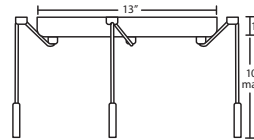

Stem-mount: 4 connectable stem sections (3", 6", 12" and 18" lengths) plus telescoping piece for up to 3" adjustment, 10' max. 5" Dia. canopy (with swivel) and stem sections are plated steel. Bronze or Satin Nickel.

3BB or 3JB 3 LIGHT LINEAR CANOPY

- 2x stemhooks included
- Suitable for sloped ceilings
- Cords: 10' SVT, 5" sleeve at socketholder
- Bronze or Satin Nickel

3BC or 3JC 3 LIGHT ROUND CANOPY

- 3x stemhooks included
- Suitable for sloped ceilings
- Cords: 10' SVT, 5" sleeve at socketholder
- Bronze or Satin Nickel

3BW or 3JW 3 LIGHT LARGE ROUND CANOPY

- 3x stemhooks included
- Suitable for sloped ceilings
- Cords: 10' SVT, 5" sleeve at socketholder
- Bronze or Satin Nickel

3BV or 3JV 3 LIGHT BAR CANOPY

- Some offset installation possible
- Suitable for sloped ceilings
- Cords: 10' SVT, 5" sleeve at socketholder
- Bronze or Satin Nickel

ACCESSORIES:

ADDITIONAL STEM SECTIONS:

Additional connecting stems are available to increase overall length, up to 10' max. Telescoping adjustable section allows up to 3" movement.

T20A-SN or T20A-BR	Adj. Section
T203-SN or T203-BR	3" Section
T206-SN or T206-BR	6" Section
T212-SN or T212-BR	12" Section
T218-SN or T218-BR	18" Section