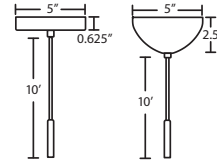

ORDERING:

CONNECTION	GLASS OPTIONS	LAMP OPTIONS	METAL FINISH
Pendant Fixtures	JUNI10BL 10" Blue Bubble	(blank) 60W T10 Incan	BR Bronze
1JC Dome Canopy	JUNI10CL 10" Clear Bubble	EDI 40W Edison	SN Satin Nickel
1JT Flat Canopy	JUNI10GD 10" Gold Bubble	EDIL 6W LED Edison	
	JUNI10LT 10" Latte Bubble		
Stem Fixtures	JUNI10MS 10" Moss Bubble		
1TT Flat Canopy	JUNI10PL 10" Plum Bubble		
	JUNI16BL 16" Blue Bubble		
	JUNI16CL 16" Clear Bubble		
	JUNI16GD 16" Gold Bubble		
	JUNI16LT 16" Latte Bubble		
	JUNI16MS 16" Moss Bubble		
	JUNI16PL 16" Plum Bubble		

Ex. 1JT-JUNI10MS-SN
Juni 10 Pendant, Moss Bubble Glass,
Satin Nickel Finish

PENDANT OPTIONS:

MONOPOINT PENDANT CANOPY

- Flat or Dome Canopy styles. Dome style allows adjustment without cutting cord.
- Suitable for sloped ceilings
- Cord: 10' SVT, 5" sleeve at socketholder (V Series utilizes SJT-type)
- Bronze or Satin Nickel