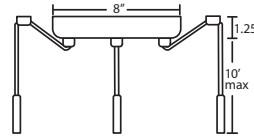

Stem-mount: 4 connectable stem sections (3", 6", 12" and 18" lengths) plus telescoping piece for up to 3" adjustment, 10' max. 5" Dia. canopy (with swivel) and stem sections are plated steel. Bronze or Satin Nickel.

3BB or 3JB 3 LIGHT LINEAR CANOPY

- 2x stemhooks included
- Suitable for sloped ceilings
- Cords: 10' SVT, 5" sleeve at socketholder
- Bronze or Satin Nickel

3BC or 3JC 3 LIGHT ROUND CANOPY

- 3x stemhooks included
- Suitable for sloped ceilings
- Cords: 10' SVT, 5" sleeve at socketholder
- Bronze or Satin Nickel