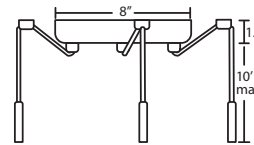

Stem-mount: 4 connectable stem sections (3", 6", 12" and 18" lengths) plus telescoping piece for up to 3" adjustment, 10' max. 5" Dia. canopy (with swivel) and stem sections are plated steel. Bronze or Satin Nickel.

3BB or 3JB 3 LIGHT LINEAR CANOPY

- 2x stemhooks included
- Suitable for sloped ceilings
- Cords: 10' SVT, 5" sleeve at socketholder
- Bronze or Satin Nickel

3BC or 3JC 3 LIGHT ROUND CANOPY

- 3x stemhooks included
- Suitable for sloped ceilings
- Cords: 10' SVT, 5" sleeve at socketholder
- Bronze or Satin Nickel