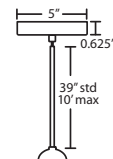

STEM PENDANT

- Swivel at canopy, suitable for sloped ceilings
- Includes telescoping section plus 4 connectable stem sections, (1x 3", 1x 6", 1x 12", 1x 18"), 10' max
- Bronze or Satin Nickel

ACCESSORIES:

ADDITIONAL STEM SECTIONS:

Additional connecting stems are available to increase overall length, up to 10' max. Telescoping adjustable section allows up to 3" movement.

T20A-SN or T20A-BR	Adj. Section
T203-SN or T203-BR	3" Section
T206-SN or T206-BR	6" Section
T212-SN or T212-BR	12" Section
T218-SN or T218-BR	18" Section

LONGER CORD LENGTHS:

Longer cord length of 15' available. Add an "L" to the end of the item number, i.e. 1JC-169707-SNL.

CORD SLEEVES:

If concealing the cord is desired, order our 0.25" dia. metal sleeves. Each sleeve is 18" long and may be field cut.

T118-SN	Satin Nickel
T118-BR	Bronze

STEMHOOKS:

Suspension hooks allow cord drops to be placed wherever desired. Suitable for sloped ceilings.

T103BR	Bronze
T103SN	Satin Nickel

Project Information:

HOW TO ORDER A MULTILIGHT FIXTURE

To order, simply place the 3 character multilight code (*shown above*) as the cord fixture option:

Example: 3BC-493007-SN

3 Light round, Copa Opal glass, Satin Nickel finish - pg. 63 of the catalog