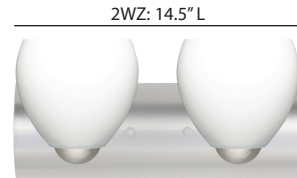

Ex. 3WZ-412260-SN

Bolla 3-Light Vanity w/ Cocoon Glass, Satin Nickel Finish

LED SCONCES:

- Internal driver integrated in the lamp, GU24 base
- Total power of only 10 watts
- Dimmable with a standard dimmer
- Rated life: 30,000 hours
- Frosted acrylic diffuser
- 800 lumens
- CCT: 2800° Kelvin
- CRI: 80+

Project Information: