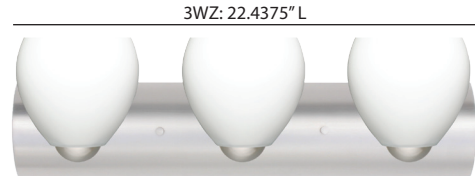

Ex. 3WZ-412260-SN

Bolla 3-Light Vanity w/ Cocoon Glass, Satin Nickel Finish

LED SCONCES:

- Internal driver integrated in the lamp, GU24 base
- Total power of only 10 watts
- Dimmable with a standard dimmer
- Rated life: 30,000 hours
- Frosted acrylic diffuser
- 800 lumens
- CCT: 2800° Kelvin
- CRI: 80+

Project Information: