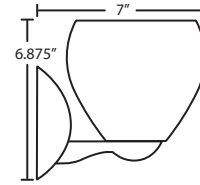

BOLLA

VANITIES WALL

ORDERING:

FIXTURE	GLASS OPTIONS	LAMPING OPTIONS	METAL FINISH	OPTIONS
2WZ 2 Light	412207 Opal Matte	(blank) 60W A15 or A19	BR Bronze	LW Low Wattage
3WZ 3 Light	412218 Amber Cloud	GU24 13W GU24 120V	CR Chrome	labeling
4WZ 4 Light	412219 Carrera	LED 10W LED 120V, dimmable	SN Satin Nickel	
	412241 Garnet			
	412260 Cocoon			
	412280 Amber Matte			
	412286 Blue Cloud			
	4122CE Ceylon			
	4122HB Habanero			
	4122HN Honey			
	4122MA Magma			
	4122VM Vanilla Matte