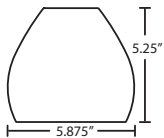

BOLLA

120V PENDANTS

SPECIFICATIONS:

DESCRIPTION

Cord-hung pendant with handcrafted glass diffuser.

LAMPING

Standard: 40W G16½ Candelabra base (E12) Incandescent 120V, or 50W Xenon, suitable for dimming, not included.

Halogen: 40W G9 Low-pressure Halogen 120V, included. Lamp is suitable for use in an open fixture, dimmable.

GU24 CFL: Self-ballasted GU24 lampholders. 13W max, 120V, lamp not included.

LED: 10W GU24 LED Lamp 120V, dimmable, included.

DIFFUSER

Shade shall be handcrafted glass of various decors. 5.875" Dia. x 5.25" H

Opening sizes: 42mm top.

SUSPENSION

Cord-hung: 10' SVT-type cord, complete with 5" decorative sleeve at the socketholder. Jacket coordinates with metal finish. Available on 1, 3 or 6 light canopies, shown on next page. Plated stamped steel construction. Bronze or Satin Nickel.

MOUNTING

Installs directly to a 4" octagonal ceiling box. Suitable for sloped ceilings.

LABELS

UL or ETL Listed. Suitable for Damp Locations (interior use only).

Consult factory concerning lower wattage labeling for energy requirements.

For ordering information, see next page

All dimensions provided are nominal. Allowance must be made for dimensional tolerance in handcrafted glasses.

REV 10/14