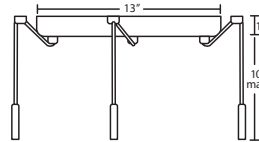

3BB or 3JB 3 LIGHT LINEAR CANOPY

- 2x stemhooks included
- Suitable for sloped ceilings
- Cords: 10' SVT, 5" sleeve at socketholder
- Bronze or Satin Nickel

3BC or 3JC 3 LIGHT ROUND CANOPY

- 3x stemhooks included
- Suitable for sloped ceilings
- Cords: 10' SVT, 5" sleeve at socketholder
- Bronze or Satin Nickel

3BW or 3JW 3 LIGHT LARGE ROUND CANOPY

- 3x stemhooks included
- Suitable for sloped ceilings
- Cords: 10' SVT, 5" sleeve at socketholder
- Bronze or Satin Nickel

3BV or 3JV 3 LIGHT BAR CANOPY

- Some offset installation possible
- Suitable for sloped ceilings
- Cords: 10' SVT, 5" sleeve at socketholder
- Bronze or Satin Nickel