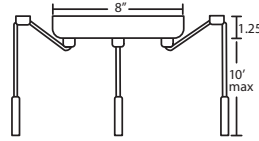

DIFFUSER

Shade shall be handcrafted glass of various decors. 5.875" Dia. x 5.25" H

Opening sizes: 42mm top.

SUSPENSION

Cord-hung: 10' SVT-type cord, complete with 5" decorative sleeve at the socketholder. Jacket coordinates with metal finish. Available on 1, 3 or 6 light canopies, shown on next page. Plated stamped steel construction. Bronze or Satin Nickel.

Ex. 1BT-4122HB-SN
 Bolla Pendant w/ Habanero Glass,
 Satin Nickel Finish

PENDANT OPTIONS:

MONOPOINT PENDANT CANOPY

- Flat or Dome Canopy styles. Dome style allows adjustment without cutting cord.
- Suitable for sloped ceilings
- Cord: 10' SVT, 5" sleeve at socketholder (V Series utilizes SJT-type)
- Bronze or Satin Nickel

3BB or 3JB 3 LIGHT LINEAR CANOPY

- 2x stemhooks included
- Suitable for sloped ceilings
- Cords: 10' SVT, 5" sleeve at socketholder
- Bronze or Satin Nickel

3BC or 3JC 3 LIGHT ROUND CANOPY

- 3x stemhooks included
- Suitable for sloped ceilings
- Cords: 10' SVT, 5" sleeve at socketholder
- Bronze or Satin Nickel