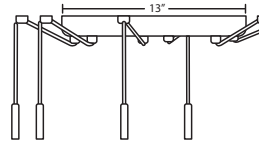

6BC or 6JC 6 LIGHT ROUND CANOPY

- 6x stemhooks included
- Suitable for sloped ceilings
- Cords: 10' SVT, 5" sleeve
- Bronze or Satin Nickel

LED 120V PENDANTS:

- Internal driver integrated in the lamp, GU24 base
- Total power of only 10 watts
- Dimmable with a standard dimmer
- Rated life: 30,000 hours
- Frosted acrylic diffuser
- 800 lumens
- CCT: 2800° Kelvin
- CRI: 80+

ACCESSORIES:

CORD SLEEVES:

If concealing the cord is desired, order our 0.25" dia. metal sleeves. 18" long. May be field cut.

- T118-SN Satin Nickel
- T118-BR Bronze

STEMHOOKS:

Suspension hooks allow cord drops to be placed wherever desired. Suitable for sloped ceilings.

- T103BR Bronze
- T103SN Satin Nickel

LONGER CORD LENGTHS:

Longer cord length of 15' available. Add an "L" to the end of the item number, i.e. 1JC-169707-SNL.

Project Information:

HOW TO ORDER A MULTILIGHT FIXTURE
To order, simply place the 3 character multilight code (shown above) as the cord fixture option:
Example: 3BC-493007-SN
3 Light round, Copa Opal glass, Satin Nickel finish