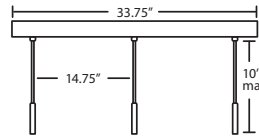

3BV or 3JV 3 LIGHT BAR CANOPY

- Some offset installation possible
- Suitable for sloped ceilings
- Cords: 10' SVT, 5" sleeve at socketholder
- Bronze or Satin Nickel