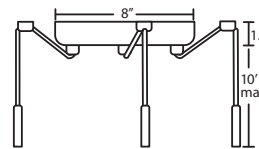

DIFFUSER

Shade shall be handcrafted glass of various decors. 5.875" Dia. x 5.25" H

Opening sizes: 42mm top.

SUSPENSION

Cord-hung: 10' SVT-type cord, complete with 5" decorative sleeve at the socketholder. Jacket coordinates with metal finish. Available on 1, 3 or 6 light canopies, shown on next page. Plated stamped steel construction. Bronze or Satin Nickel.

Ex. 1BT-4122HB-SN
 Bolla Pendant w/ Habanero Glass,
 Satin Nickel Finish

PENDANT OPTIONS:

MONOPOINT PENDANT CANOPY

- Flat or Dome Canopy styles. Dome style allows adjustment without cutting cord.
- Suitable for sloped ceilings
- Cord: 10' SVT, 5" sleeve at socketholder (V Series utilizes SJT-type)
- Bronze or Satin Nickel

3BB or 3JB 3 LIGHT LINEAR CANOPY

- 2x stemhooks included
- Suitable for sloped ceilings
- Cords: 10' SVT, 5" sleeve at socketholder
- Bronze or Satin Nickel

3BC or 3JC 3 LIGHT ROUND CANOPY

- 3x stemhooks included
- Suitable for sloped ceilings
- Cords: 10' SVT, 5" sleeve at socketholder
- Bronze or Satin Nickel