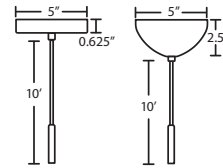

BOLLA

120V PENDANTS

ORDERING:

CONNECTION	GLASS OPTIONS	LAMP OPTIONS	METAL FINISH	OPTIONS
Cord Fixture	412207 Opal Matte	(blank) 40W G16½ Cand	BR Bronze	L 15' cord
1BC 1 Lt. Dome	412218 Amber Cloud	HAL 40W G9 Hal	SN Satin Nickel	LW Low wattage labeling
1BT 1 Lt. Flat	412219 Carrera	GU24 13W GU24 120v		
	412241 Garnet	LED 10W LED 120V, dimmable		
	412260 Cocoon			
	412280 Amber Matte			
	412286 Blue Cloud			
	4122CE Ceylon			
	4122HB Habanero			
	4122HN Honey			
	4122MA Magma			
	4122VM Vanilla Matte			

Ex. 1BT-4122HB-SN
Bolla Pendant w/ Habanero Glass,
Satin Nickel Finish

PENDANT OPTIONS:

MONOPOINT PENDANT CANOPY

- Flat or Dome Canopy styles. Dome style allows adjustment without cutting cord.
- Suitable for sloped ceilings
- Cord: 10' SVT, 5" sleeve at socketholder (V Series utilizes SJT-type)
- Bronze or Satin Nickel

3BB or 3JB 3 LIGHT LINEAR CANOPY