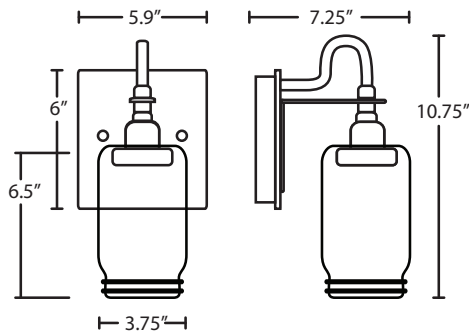

ORDERING:

FIXTURE	GLASS OPTIONS	LAMP OPTIONS	METAL FINISH
1WG Sconce	MILO4AM Amber MILO4GR Green MILO4PL Purple MILO4SM Smoke MILO4WF White Frost	(blank) 60W A19 Incan EDI 40W Edison EDIL 6W LED Edison	BK Black

Ex. 1WG-MILO4PL-BK
Milo 4 Mini Sconce, Purple Glass, Black Finish