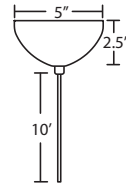

FIXED PENDANT OPTIONS:

1XC 1 Light Pendant, Dome Canopy

1. **NO CORD CUTTING REQUIRED**
2. Suitable for use on sloped ceilings
   - 1x electronic 60W dimmable 120V transformer
   - Installs to standard 4" octagonal junction box
   - Bronze or Satin Nickel metal finishes