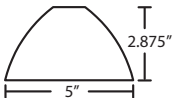

DOMI

12V MINI PENDANTS

COLLECTION

location:
DRY

SPECIFICATIONS:

DESCRIPTION

Low voltage mini pendant with handcrafted glass.

LAMPING

Standard: 50W Low pressure halogen GY6.35 12V Bi-Pin lamp, lamp included. Suitable for use in an open fixture. Optional lamp shield also available.

LED: 6W integrated lightsource, dimmable. (Available on 1XT or 1XC fixtures only).

DIFFUSER

Shade shall be handcrafted glass of various decors. 5" Dia. x 2.875" H

Opening sizes: 24mm top.

CORD

Standard cord is 10' field-adjustable coaxial type with teflon jacket and decorative sleeve at the socketholder. Jacket tint coordinates with metal finish. Cords also available in 15' lengths.

STANDARD PENDANT (1XC, 1XT)

Mini pendant comes complete with either dome-style or flat-style canopy.

QUICK-CONNECT OPTION (XP, RXP, 1XP)

Quick-Connect Jack is compatible with Besa Rail Adapter, or Quick-Connect canopies (order separately).

METAL FINISH

Glass retainer hardware, sleeve and Quick-Connect Jack and/or canopies are finished in either Bronze or Satin Nickel.

LABELS

UL or ETL Listed. Suitable for Damp Locations (interior use only).

DOMI SHOWN IN SOLARE (1743SL) & MARBLE (174352)

174307
WHITE