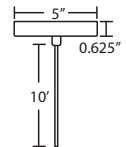

1XT 1 Light Pendant, Flat Canopy

- Suitable for use on sloped ceilings
- 1x electronic 60W dimmable 120V transformer, fits partially in junction box
- Installs to standard 4" octagonal junction box
- Bronze or Satin Nickel metal finishes

LED 12V MINI PENDANTS:

- LED driver is located in canopy for optimal performance
- Total power of 6 watts
- 450 lumens
- Rated life: 30,000 hours
- CCT: 2800° Kelvin
- CRI: 85+
- Dimmable
- Frosted acrylic diffuser encloses LEDs

CORD LENGTH OPTIONS:

15Ft. CORD LENGTH:
For longer 15' cord, add an "L" to the end of the item number,
i.e. 1XP-174352-SNL.

Project Information:

Blank area for project information.

MORE MOUNTING OPTIONS:

• Besa quick-connect canopies, order separately

1Lt Dome: T21MQ   3Lt Linear: T23BQ   3Lt Round: T23XQ   3Lt Lrg. Rnd: T23XL

6Lt Round: T26XQ   3Lt Bar: T23VQ

• Besa Monorail system, order separately