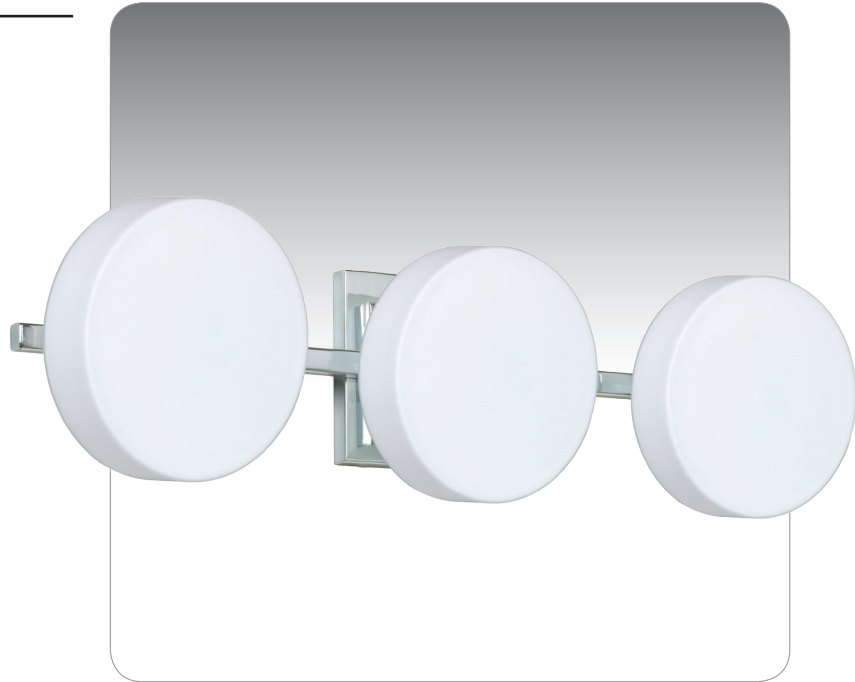

CIRO

VANITIES WALL

location:
DAMP

SPECIFICATIONS:

DESCRIPTION

2-5 Light **ADA-compliant** vanity luminaires featuring handcrafted glass.

LAMPING

Standard: 50W G9 Halogen 120V, suitable for dimming. Lamp included.

LED: 5W LED Replaceable source 120V, dimmable, included.

DIFFUSER

Diffuser shall be handcrafted Opal Matte glass.

6.375" Dia., spaced 7.875" on center.

CONSTRUCTION

Rectangular canopy (4.75" x 5.5" H) and lampholder are stamped steel, with plated finish.

METAL FINISH

Fixture shall be finished in Bronze, Chrome or Satin Nickel.

MOUNTING

Installs directly to a 4" octagonal outlet box, with up to 1" offset.

Orient horizontal or vertical, wall-mount only.

LABELS

UL or ETL Listed. Suitable for Damp Locations (interior use only).

CIRO SHOWN IN OPAL MATTE (773807) IN CHROME FINISH

ORDERING:

FIXTURE	DECOR	LAMPING OPTIONS	METAL FINISH
2WS 2 Light	773807 Opal Matte	(blank) 50W G9 Hal	BR Bronze
3WS 3 Light		LED 5W LED 120V, dimmable	CR Chrome
4WS 4 Light			SN Satin Nickel
5WS 5 Light			

Ex. 3WS-773807-SN

Ciro Vanity w/ Opal Matte Glass,
Satin Nickel Finish

LED SCONCES:

- Total power of only 5 watts
- Dimmable with a standard dimmer
- Rated life: 25,000 hours
- 450 lumens
- CCT: 3000° Kelvin
- CRI: 80+

Project Information: