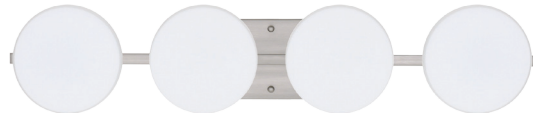

### CONSTRUCTION

Rectangular canopy (4.75" x 5.5" H) and lampholder are stamped steel, with plated finish.

### METAL FINISH

Fixture shall be finished in Bronze, Chrome or Satin Nickel.

### Ex. 3WS-773807-SN

Ciro Vanity w/ Opal Matte Glass,  
Satin Nickel Finish

**LED SCONCES:**

- Total power of only 5 watts
- Dimmable with a standard dimmer
- Rated life: 25,000 hours
- 450 lumens
- CCT: 3000° Kelvin
- CRI: 80+

**Project Information:**

2WS: 14.625" L x 6.375" H x 3.5" D

3WS: 22.5" L x 6.375" H x 3.5" D

4WS: 30.375" L x 6.375" H x 3.5" D

5WS: 38.125" L x 6.375" H x 3.5" D

All dimensions provided are nominal.  
Allowance must be made for dimensional tolerance in handcrafted glasses.