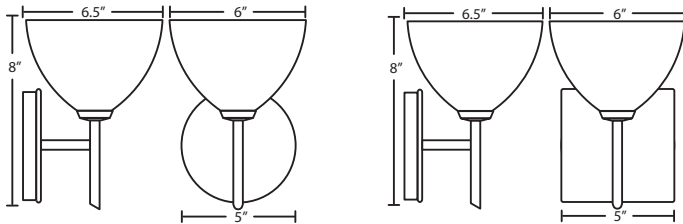

467907
WHITE

467952
MARBLE

467983
MOCHA

4679SL
SOLARE

4679OP
BICOLOR ORANGE/PINA

4679KR
CHALK

4679TN
TITAN

For ordering information, see next page

All dimensions provided are nominal.
Allowance must be made for dimensional tolerance in handcrafted glasses.

REV 7/15