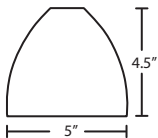

MIA

12V MINI PENDANTS

CHOICE
COLLECTION
location:
DRY

SPECIFICATIONS:

DESCRIPTION

Low voltage mini pendant with handcrafted glass.

LAMPING

Standard: 50W Low pressure halogen GY6.35 12V Bi-Pin lamp, lamp included. Suitable for use in an open fixture. Optional lamp shield also available.

LED: 6W integrated lightsource, dimmable. (Available on 1XT or 1XC fixtures only).

DIFFUSER

Shade shall be handcrafted glass of various decors. 5" Dia. x 4.5" H

Opening sizes: 24mm top.

CORD

Standard cord is 10' field-adjustable coaxial type with teflon jacket and decorative sleeve at the socketholder. Jacket tint coordinates with metal finish. Cords also available in 15' lengths.

STANDARD PENDANT (1XC, 1XT)

Mini pendant comes complete with either dome-style or flat-style canopy.

QUICK-CONNECT OPTION (XP, RXP, 1XP)

Quick-Connect Jack is compatible with Besa Rail Adapter, or Quick-Connect canopies (order separately).

METAL FINISH

Glass retainer hardware, sleeve and Quick-Connect Jack and/or canopies are finished in either Bronze or Satin Nickel.

LABELS

UL or ETL Listed. Suitable for Damp Locations (interior use only).

MIA SHOWN IN HALVA (1779HV) & MARBLE GRIGIO (1779MG)