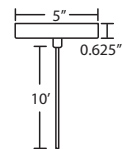

1XT 1 Light Pendant, Flat Canopy

- Suitable for use on sloped ceilings
- 1x electronic 60W dimmable 120V transformer, fits partially in junction box
- Installs to standard 4" octagonal junction box
- Bronze or Satin Nickel metal finishes