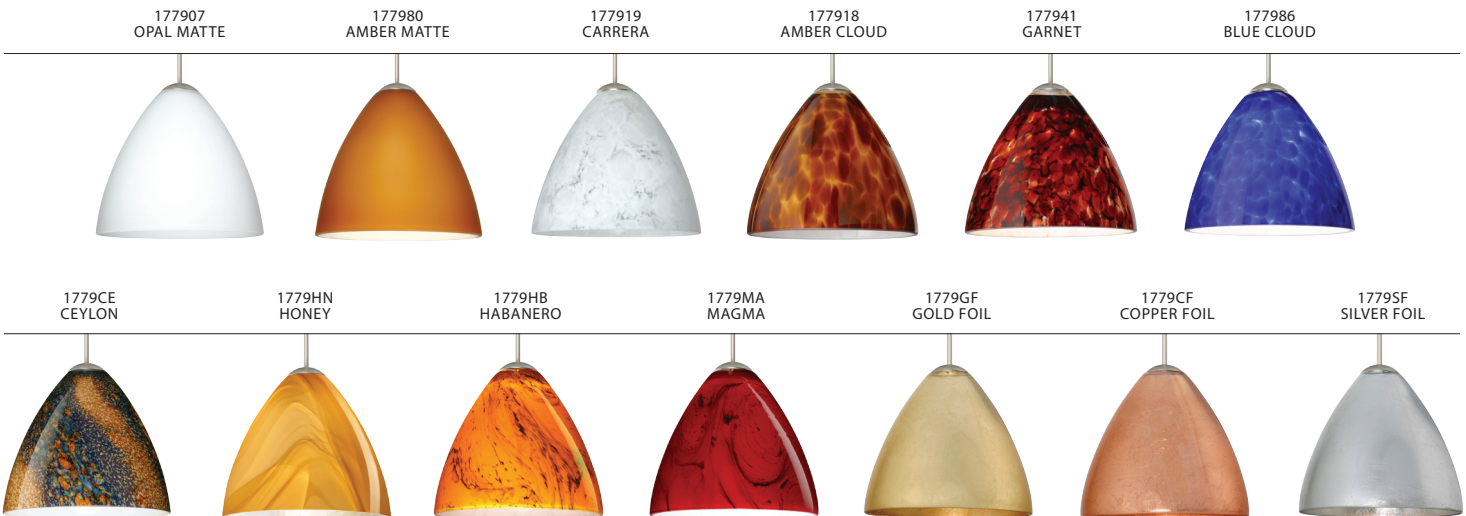

LED: 6W integrated lightsource, dimmable. (Available on 1XT or 1XC fixtures only).

DIFFUSER

Shade shall be handcrafted glass of various decors. 5" Dia. x 4.5" H

Opening sizes: 24mm top.

CORD

Standard cord is 10' field-adjustable coaxial type with teflon jacket and decorative sleeve at the socketholder. Jacket tint coordinates with metal finish. Cords also available in 15' lengths.

METAL FINISH

Glass retainer hardware, sleeve and Quick-Connect Jack and/or canopies are finished in either Bronze or Satin Nickel.

LABELS

UL or ETL Listed. Suitable for Damp Locations (interior use only).

MIA SHOWN IN HALVA (1779HV) & MARBLE GRIGIO (1779MG)

For ordering information, see next page

All dimensions provided are nominal. Allowance must be made for dimensional tolerance in handcrafted glasses.

REV 10/14

MIA

12V MINI PENDANTS

ORDERING:

CONNECTION	GLASS OPTIONS	LAMP OPTIONS	METAL FINISH	OPTIONS
Quick-Connect	177907 Opal Matte	(blank) 50W Hal	BR Bronze	L 15' cord
XP Jack Only	177918 Amber Cloud	LED* 6W LED	SN Satin Nickel	
RXP Rail-Ready	177919 Carrera			
1XP Flat Canopy	177941 Garnet	* LED option is for 1XC or 1XT fixtures ONLY. Consult factory for LED multilight options		
	177980 Amber Matte			
Pendant Fixtures	177986 Blue Cloud			
1XC Dome Canopy	1779CE Ceylon			
1XT Flat Canopy	1779CF Copper Foil			
	1779GF Gold Foil			
	1779HB Habanero			
	1779HN Honey			
	1779HV Halva			
	1779MA Magma			
	1779MG Marble Grigio			
	1779SF Silver Foil			