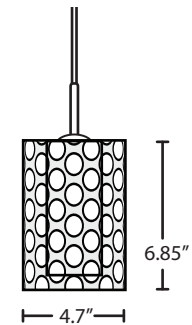

ESA

120V PENDANTS

location:
DAMP

SPECIFICATIONS:

DESCRIPTION

Cord-hung pendant with dimple patterned cylindrical glass and inner opal cylinder.

LAMPING

Standard: 60W Medium-based 120V, lamp not included. Dimmable with standard incandescent dimmer (not included).

LED: 5W Replaceable source, 120V, dimmable, 80+ CRI, 3000°K CCT, 550 lumens, 25,000 hours. Lamp included.

SHADE

Outer Shade shall be of glass in various decors with inner opal cylinder. 4.7" Dia. x 6.85" H

SUSPENSION

Cord-hung: 10' SVT-type cord, complete with 5" decorative sleeve at the socketholder. Jacket coordinates with metal finish. Plated stamped steel construction. Bronze or Satin Nickel.

MOUNTING

Installs directly to a 4" octagonal ceiling box. Suitable for sloped ceilings.

LABELS

UL or ETL Listed. Suitable for Damp Locations (interior use only). Consult factory concerning lower wattage labeling for energy requirements.

Project Information:

For ordering information, see next page

All dimensions provided are nominal. Allowance must be made for dimensional tolerance in handcrafted glasses.

REV 3/18