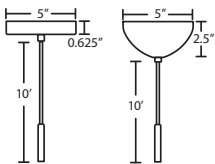

PENDANT OPTIONS:

1JT / 1JC / J MONOPOINT PENDANT CANOPY

- Flat (1JT) or Dome (1JC) Canopy styles. Dome style allows adjustment without cutting cord.
- "J" option is pendant less canopy for multipoint canopy (options to the right)
- Suitable for sloped ceilings
- Cord: 10' SVT, 5" sleeve at socketholder (V Series utilizes SJT-type)
- Bronze or Satin Nickel

ACCESSORIES:

ADDITIONAL STEM SECTIONS:

Additional connecting stems are available to increase overall length, up to 10' max. Telescoping adjustable section allows up to 3" movement.

- T20A-SN or T20A-BR Adj. Section
- T203-SN or T203-BR 3" Section
- T206-SN or T206-BR 6" Section
- T212-SN or T212-BR 12" Section
- T218-SN or T218-BR 18" Section

LONGER CORD LENGTHS:

Longer cord length of 15' available. Add an "L" to the end of the item number, i.e. 1JC-169707-SNL.

LOW WATTAGE LABELING:

Incandescent fixture supplied with 16 watt relamp label. Add an "LW" to the end of the item number, i.e. 1JC-169707-SN-LW.

CORD SLEEVES:

If concealing the cord is desired, order our 0.25" dia. metal sleeves. Each sleeve is 18" long and may be field cut.

- T118-SN Satin Nickel
- T118-BR Bronze

STEMHOOKS:

Suspension hooks allow cord drops to be placed wherever desired. Suitable for sloped ceilings.

- T103BR Bronze
- T103SN Satin Nickel

HOW TO ORDER A MULTILIGHT FIXTURE

Order your canopy with the selected 120V multi light pendants (indicated by "B" or "J" prefix) for the complete fixture:

Example: 1x T33XL-SN (3 Light Large Round Canopy)

1x J-ESACL-SN (Esa Pendant in Clear)

1x J-ESASM-SN (Esa Pendant in Smoke)

1x J-ESAAM-SN (Esa Pendant in Amber)