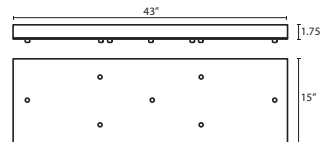

T37V 7 LIGHT BAR CANOPY

- Suitable for sloped ceilings
- Bronze or Satin Nickel
- 14" Dia. shades MAX, with staggered heights