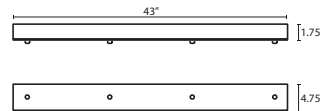

T34V 4 LIGHT BAR CANOPY

- Suitable for sloped ceilings
- Bronze or Satin Nickel
- 20" Dia. shades MAX, with staggered heights