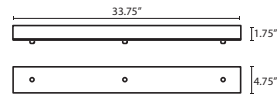

T33V 3 LIGHT BAR CANOPY

- Suitable for sloped ceilings
- Bronze or Satin Nickel
- 20" Dia. shades MAX, with staggered heights