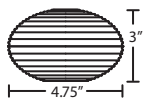

LASSO

12V MINI PENDANTS

location:
DRY

SPECIFICATIONS:

DESCRIPTION

Low voltage mini pendant with handcrafted glass.

LAMPING

Standard: 50W Low pressure halogen GY6.35 12V Bi-Pin lamp, lamp included. Suitable for use in an open fixture. Optional lamp shield also available.

LED: 6W integrated lightsource, dimmable. (Available on 1XT or 1XC fixtures only).

DIFFUSER

Shade shall be handcrafted glass of various decors. 4.75" Dia. x 3" H

Opening sizes: 24mm top.

CORD

Standard cord is 10' field-adjustable coaxial type with teflon jacket and decorative sleeve at the socketholder. Jacket tint coordinates with metal finish. Cords also available in 15' lengths.

STANDARD PENDANT (1XC, 1XT)

Mini pendant comes complete with either dome-style or flat-style canopy.

QUICK-CONNECT OPTION (XP, RXP, 1XP)

Quick-Connect Jack is compatible with Besa Rail Adapter, or Quick-Connect canopies (order separately).

METAL FINISH

Glass retainer hardware, sleeve and Quick-Connect Jack and/or canopies are finished in either Bronze or Satin Nickel.

LABELS

UL or ETL Listed. Suitable for Damp Locations (interior use only).

For ordering information, see next page

All dimensions provided are nominal.
Allowance must be made for dimensional tolerance in handcrafted glasses.

REV 10/14