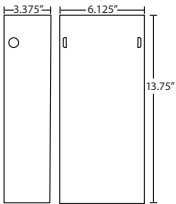

819207
WHITE

8192CF
COPPER FOIL

8192KR
CHALK

8192TN
TITAN

8192OK
OAK

8192CH
CHERRY