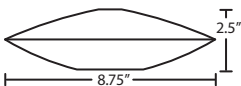

For ordering information, see next page

All dimensions provided are nominal.
Allowance must be made for dimensional tolerance in handcrafted glasses.

REV 10/14