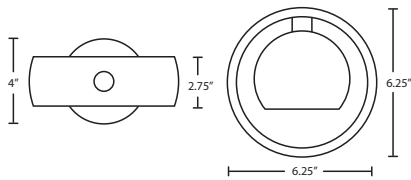

POGO

12V MINI PENDANTS

location:
DRY

SPECIFICATIONS:

DESCRIPTION

Low voltage mini pendant with handcrafted glass.

LAMPING

Standard: 35W Low pressure halogen GY6.35 12V Bi-Pin lamp, lamp included. Suitable for use in an open fixture.

LED: 6W integrated lightsource, dimmable. (Available on 1XT or 1XC fixtures only).

DIFFUSER

Inner Shade shall be handcrafted glass of Opal Matte.

Outer Shade shall be handcrafted glass of various decors, with various foil interior decors.

Length of 6.25" and height of 6.25" and depth of 4"

Opening sizes: 24mm top.

CORD

Standard cord is 10' field-adjustable coaxial type with teflon jacket and decorative sleeve at the socketholder. Jacket tint coordinates with metal finish. Cords also available in 15' lengths.

STANDARD PENDANT (1XC, 1XT)

Mini pendant comes complete with either dome-style or flat-style canopy.

QUICK-CONNECT OPTION (XP, RXP, 1XP)

Quick-Connect Jack is compatible with Besa Rail Adapter, or Quick-Connect canopies (order separately).

METAL FINISH

Glass retainer hardware, sleeve and Quick-Connect Jack and/or canopies are finished in either Bronze or Satin Nickel.

LABELS

UL or ETL Listed. Suitable for Damp Locations (interior use only).

POGO SHOWN IN WHITE/INNER SILVER (4293SF) & BLACK/INNER GOLD (4293GF)