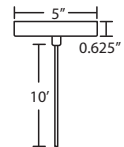

1XT 1 Light Pendant, Flat Canopy

- Suitable for use on sloped ceilings
- 1x electronic 60W dimmable 120V transformer, fits partially in junction box
- Installs to standard 4" octagonal junction box
- Bronze or Satin Nickel metal finishes

MORE MOUNTING OPTIONS:

• Besa quick-connect canopies, order separately

1Lt Dome: T21MQ   3Lt Linear: T23BQ   3Lt Round: T23XQ   3Lt Lrg. Rnd: T23XL

6Lt Round: T26XQ   3Lt Bar: T23VQ

• Besa Monorail system, order separately