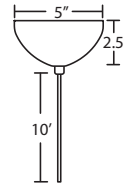

FIXED PENDANT OPTIONS:

1XC 1 Light Pendant, Dome Canopy

NO CORD CUTTING REQUIRED

- Suitable for use on sloped ceilings
- 1x electronic 60W dimmable 120V transformer
- Installs to standard 4" octagonal junction box
- Bronze or Satin Nickel metal finishes