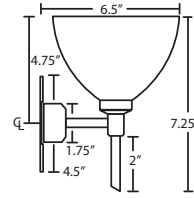

2SW: 14.625" L

3SW: 22.5" L

4SW: 30.375" L

Canopy allows direct wiring without outlet box, where armored cable or non-metallic sheathed cable is employed, and the decorative outlet box cover is not required. Orient upward or downward, wall-mount only.