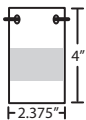

SCOPE

12V MINI PENDANTS

location:
DRY

SPECIFICATIONS:

DESCRIPTION

Low voltage mini pendant with handcrafted glass.

LAMPING

Standard: 50W shielded flood 12V halogen MR16 lamp, included.

LED: 5W LED 12V MR16 with backlight, dimmable, included. (For 1XC, 1XP or 1XT fixtures only).

DIFFUSER

Shade shall be handcrafted glass of various decors. 2.375" Dia. x 4" H

Opening sizes: 3x5mm.

CORD

Standard cord is 10' field-adjustable coaxial type with teflon jacket and decorative sleeve at the socketholder. Jacket tint coordinates with metal finish. Cords also available in 15' lengths.

STANDARD PENDANT (1XC, 1XT)

Mini pendant comes complete with either dome-style or flat-style canopy.

QUICK-CONNECT OPTION (XP, RXP, 1XP)

Quick-Connect Jack is compatible with Besa Rail Adapter, or Quick-Connect canopies (order separately).

METAL FINISH

Glass retainer hardware, sleeve and Quick-Connect Jack and/or canopies are finished in either Bronze or Satin Nickel.

LABELS

UL or ETL Listed. Suitable for Damp Locations (interior use only).

For ordering information, see next page

All dimensions provided are nominal.
Allowance must be made for dimensional tolerance in handcrafted glasses.

REV 10/14