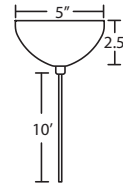

FIXED PENDANT OPTIONS:

1XC 1 Light Pendant, Dome Canopy

NO CORD CUTTING REQUIRED

- Suitable for use on sloped ceilings
- 1x electronic 60W dimmable 120V transformer
- Installs to standard 4" octagonal junction box
- Bronze or Satin Nickel metal finishes