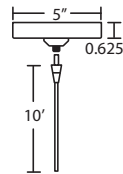

1XP Pendant + Monopoint Flat Canopy

- Pendant Shade and Cord/Socket Set, plus Flat Canopy
- 1x electronic 60W dimmable transformer, fits partially in junction box
- 10' Field-adjustable braided coaxial-type cord with a teflon jacket (clear or bronze tint coordinates with metal finish)
- Quick-Connect Jack provided
- Integral Quick-Connect adapter
- Bronze or Satin Nickel metal finishes