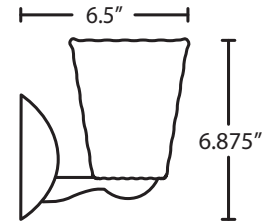

LED: 9W Replaceable LED source, 120V, dimmable, 80+ CRI, 2800°K CCT, 800 lumens, 30,000 hours. Lamp included.

DIFFUSER

Shades shall be handcrafted glass of various decors.
4.875" Dia. x 5.25" H, spaced 7.875" apart on center.

CONSTRUCTION

Fixture utilizes die-cast arm assembly and stamped steel canopy (4.75" H), with plated metal finish.

METAL FINISH

Fixture shall be finished in Bronze, Chrome or Satin Nickel.

MOUNTING

Installs directly to a 4" octagonal outlet box.
Orient upward or downward, wall-mount only.

Ex. 2WZ-NICO5CL-SN
 Nico 5 Vanity, Clear Stone Glass,
 Satin Nickel Finish

2WZ: 14.5" L

3WZ: 22.4375" L

4WZ: 30.3125" L

LED VANITY:

- Internal driver integrated in the lamp, GU24 base
- Total power of only 9 watts
- Dimmable with a standard dimmer
- Rated life: 30,000 hours
- Frosted acrylic diffuser
- 800 lumens
- CCT: 2800° Kelvin
- CRI: 80+