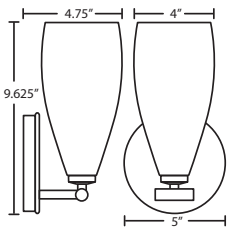

KARLI

MINI SCNCES WALL

location:
DAMP

SPECIFICATIONS:

DESCRIPTION

Wall-mounted sconce featuring one handcrafted glass.

LAMPING

Standard: 50W G9 Halogen 120V, suitable for dimming. Lamp included.

LED: 5W LED Replaceable source 120V, dimmable, included.

DIFFUSER

Shade shall be handcrafted double glass of various decors.
Outer diameter of 4.0" and height of 7.0"

CONSTRUCTION

Fixture utilizes metal arm assembly with stamped steel canopy and faceplate (5" Dia.), with plated finish.

METAL FINISH

Fixture shall be finished in Bronze, Polished Nickel, or Satin Nickel.

MOUNTING

Installs directly to a 4" octagonal outlet box. Wall-mount only.
Designed for uplighting, but may also be oriented downward.

LABELS

UL or ETL Listed. Suitable for Damp Locations (interior use only).

For ordering information, see next page

All dimensions provided are nominal.
Allowance must be made for dimensional tolerance in handcrafted glasses.

REV 7/15