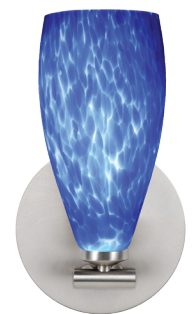

### DESCRIPTION

Wall-mounted sconce featuring one handcrafted glass.

### DIFFUSER

Shade shall be handcrafted double glass of various decors.  
Outer diameter of 4.0" and height of 7.0"

### LABELS

UL or ETL Listed. Suitable for Damp Locations (interior use only).

KARLI SHOWN IN CEYLON (7198CE) & HONEY (7198HN)

719807  
OPAL MATTE

719880  
AMBER MATTE

7198VM  
VANILLA MATTE

719819  
CARRERA

719818  
AMBER CLOUD

719841  
GARNET

719886  
BLUE CLOUD

**For ordering information, see next page**

All dimensions provided are nominal.  
Allowance must be made for dimensional tolerance in handcrafted glasses.