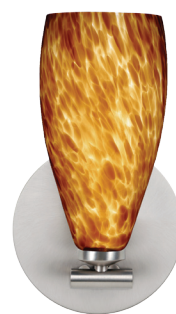

### DESCRIPTION

Wall-mounted sconce featuring one handcrafted glass.

### METAL FINISH

Fixture shall be finished in Bronze, Polished Nickel, or Satin Nickel.

### LABELS

UL or ETL Listed. Suitable for Damp Locations (interior use only).

KARLI SHOWN IN CEYLON (7198CE) & HONEY (7198HN)

719807  
OPAL MATTE

719880  
AMBER MATTE

7198VM  
VANILLA MATTE

719819  
CARRERA

719818  
AMBER CLOUD

719841  
GARNET

719886  
BLUE CLOUD

**For ordering information, see next page**

All dimensions provided are nominal.  
Allowance must be made for dimensional tolerance in handcrafted glasses.